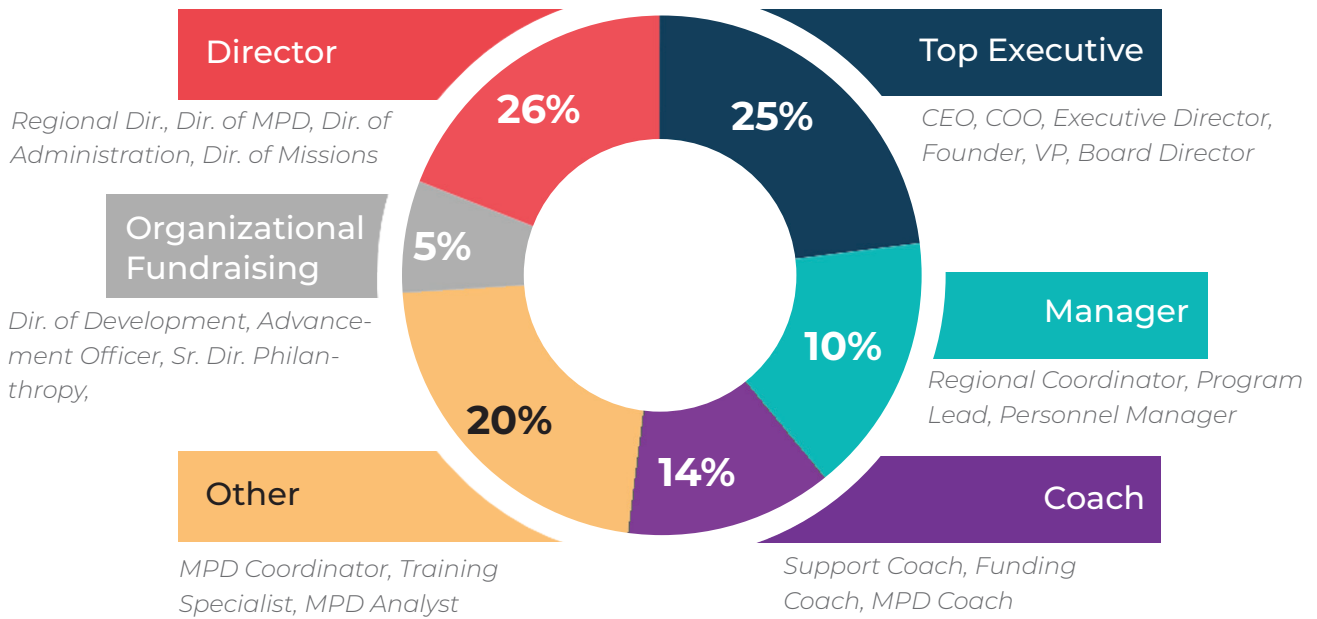

## Info/Stats

In 2016, Support Raising Solutions launched the first Support Raising Leaders Conference, with the purpose of equipping ministry leaders so that their organizations and staff could grow in being spiritually healthy, vision-driven, and fully funded. This powerful vision ignited a community of executives, directors, leaders, and coaches to dream bigger for themselves and their staff. Providing resources to our attendees has always been a priority, so we hope you will be a part of this story as we seek to connect the gospel to all generations.