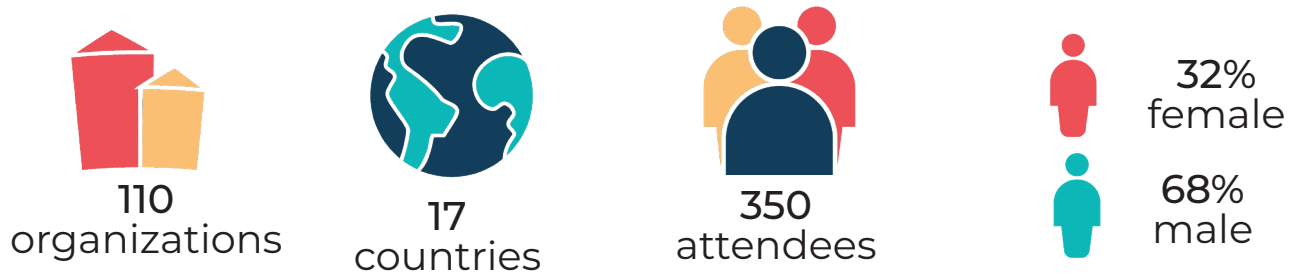

## Info/Stats

In 2016, Support Raising Solutions launched the first Support Raising Leaders Conference, with the purpose of equipping ministry leaders so that their organizations and staff could grow in being spiritually healthy, vision-driven, and fully funded. This powerful vision ignited a community of executives, directors, leaders, and coaches to dream bigger for themselves and their staff. Providing resources to our attendees has always been a priority, so we hope you will be a part of this story as we seek to connect the gospel to all generations.